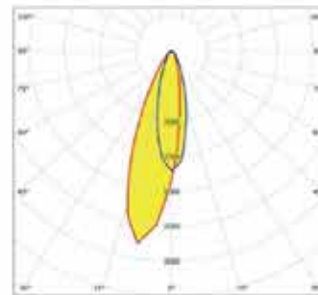

LED Linear Wall Washer - RGB

LOT-WW-25-9

LED Linear Wall Washer - RGB

LOT-WW-25-9

Product Number	LOT-WW-25-9
Wattage	25W/50W
Lumen Output	1,125/2,250
Input Voltage	DC24V
Beam Angles	10°,15°,25°,30°,40°,60°,100°,10×30°,10×45°,10×65°,10×70°,20×65°
CCT	RGB
IP Rating	IP66
Lumen Efficacy	45 lm/w
Control Method	External, Compatible with a DMX512 system and Wireless control system
Warranty	3-Year Limited Manufacturer Warranty

Lamp type: LED
 Beam angle: 15°
 Nominal lamp power : 50W
 Luminous efficacy : 45 lm/W
 LOR: 100%

Lamp type: LED
 Beam angle: 40°
 Nominal lamp power : 36W
 Luminous efficacy : 45 lm/W
 LOR: 100%

Lamp type: LED
 Beam angle: 30°
 Nominal lamp power : 24W
 Luminous efficacy : 45 lm/W
 LOR: 100%

Lamp type: LED
 Beam angle: 60°
 Nominal lamp power : 50W
 Luminous efficacy : 45 lm/W
 LOR: 100%

Product Description

The Long Linear LED Wall Washer-RGB is an excellent way to add dynamic, multicolored lighting to your building facades, landscape design, or architectural lighting areas. This durable RGB light is made with die-cast aluminum and is waterproof with an IP66 rating. This light has a wide variety of angle options available, an input voltage of DC24V, and is compatible with a DMX512 system and Wireless control system. UV-free, mercury free, and lead-free, this environmentally friendly light will transform your space.