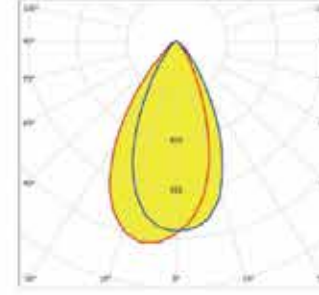

LED Linear Wall Washer - RGB

LOT-WW-25-9

LED Linear Wall Washer - RGB

LOT-WW-25-9

Product Number	LOT-WW-25-9
Wattage	25W/50W
Lumen Output	1,125/2,250
Input Voltage	DC24V
Beam Angles	10°,15°,25°,30°,40°,60°,100°,10×30°,10×45°,10×65°,10×70°,20×65°
CCT	RGB
IP Rating	IP66
Lumen Efficacy	45 lm/w
Control Method	External, Compatible with a DMX512 system and Wireless control system
Warranty	3-Year Limited Manufacturer Warranty

Lamp type: LED
 Beam angle: 15°
 Nominal lamp power : 50W
 Luminous efficacy : 45 lm/W
 LOR: 100%

Lamp type: LED
 Beam angle: 40°
 Nominal lamp power : 36W
 Luminous efficacy : 45 lm/W
 LOR: 100%

Lamp type: LED
 Beam angle: 30°
 Nominal lamp power : 24W
 Luminous efficacy : 45 lm/W
 LOR: 100%

Lamp type: LED
 Beam angle: 60°
 Nominal lamp power : 50W
 Luminous efficacy : 45 lm/W
 LOR: 100%

Product Description

The Long Linear LED Wall Washer-RGB is an excellent way to add dynamic, multicolored lighting to your building facades, landscape design, or architectural lighting areas. This durable RGB light is made with die-cast aluminum and is waterproof with an IP66 rating. This light has a wide variety of angle options available, an input voltage of DC24V, and is compatible with a DMX512 system and Wireless control system. UV-free, mercury free, and lead-free, this environmentally friendly light will transform your space.