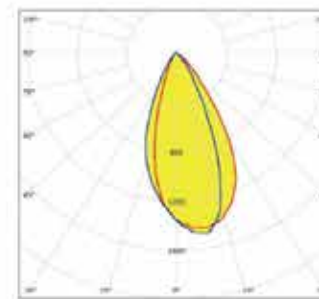

LED Linear Wall Washer - RGB

LOT-WW-25-9

LED Linear Wall Washer - RGB

LOT-WW-25-9

Product Number	LOT-WW-25-9
Wattage	25W/50W
Lumen Output	1,125/2,250
Input Voltage	DC24V
Beam Angles	10°,15°,25°,30°,40°,60°,100°,10×30°,10×45°,10×65°,10×70°,20×65°
CCT	RGB
IP Rating	IP66
Lumen Efficacy	45 lm/w
Control Method	External, Compatible with a DMX512 system and Wireless control system
Warranty	3-Year Limited Manufacturer Warranty

Lamp type: LED
 Beam angle: 15°
 Nominal lamp power : 50W
 Luminous efficacy : 45 lm/W
 LOR: 100%

Lamp type: LED
 Beam angle: 40°
 Nominal lamp power : 36W
 Luminous efficacy : 45 lm/W
 LOR: 100%

Lamp type: LED
 Beam angle: 30°
 Nominal lamp power : 24W
 Luminous efficacy : 45 lm/W
 LOR: 100%

Lamp type: LED
 Beam angle: 60°
 Nominal lamp power : 50W
 Luminous efficacy : 45 lm/W
 LOR: 100%

Product Description

The Long Linear LED Wall Washer-RGB is an excellent way to add dynamic, multicolored lighting to your building facades, landscape design, or architectural lighting areas. This durable RGB light is made with die-cast aluminum and is waterproof with an IP66 rating. This light has a wide variety of angle options available, an input voltage of DC24V, and is compatible with a DMX512 system and Wireless control system. UV-free, mercury free, and lead-free, this environmentally friendly light will transform your space.