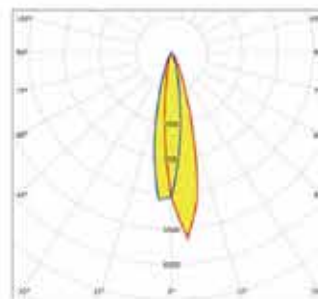

LED Linear Wall Washer - RGB

LOT-WW-25-9

LED Linear Wall Washer - RGB

LOT-WW-25-9

Product Number	LOT-WW-25-9
Wattage	25W/50W
Lumen Output	1,125/2,250
Input Voltage	DC24V
Beam Angles	10°,15°,25°,30°,40°,60°,100°,10×30°,10×45°,10×65°,10×70°,20×65°
CCT	RGB
IP Rating	IP66
Lumen Efficacy	45 lm/w
Control Method	External, Compatible with a DMX512 system and Wireless control system
Warranty	3-Year Limited Manufacturer Warranty

Lamp type: LED
 Beam angle: 15°
 Nominal lamp power : 50W
 Luminous efficacy : 45 lm/W
 LOR: 100%

Lamp type: LED
 Beam angle: 40°
 Nominal lamp power : 36W
 Luminous efficacy : 45 lm/W
 LOR: 100%

Lamp type: LED
 Beam angle: 30°
 Nominal lamp power : 24W
 Luminous efficacy : 45 lm/W
 LOR: 100%

Lamp type: LED
 Beam angle: 60°
 Nominal lamp power : 50W
 Luminous efficacy : 45 lm/W
 LOR: 100%

Product Description

The Long Linear LED Wall Washer-RGB is an excellent way to add dynamic, multicolored lighting to your building facades, landscape design, or architectural lighting areas. This durable RGB light is made with die-cast aluminum and is waterproof with an IP66 rating. This light has a wide variety of angle options available, an input voltage of DC24V, and is compatible with a DMX512 system and Wireless control system. UV-free, mercury free, and lead-free, this environmentally friendly light will transform your space.